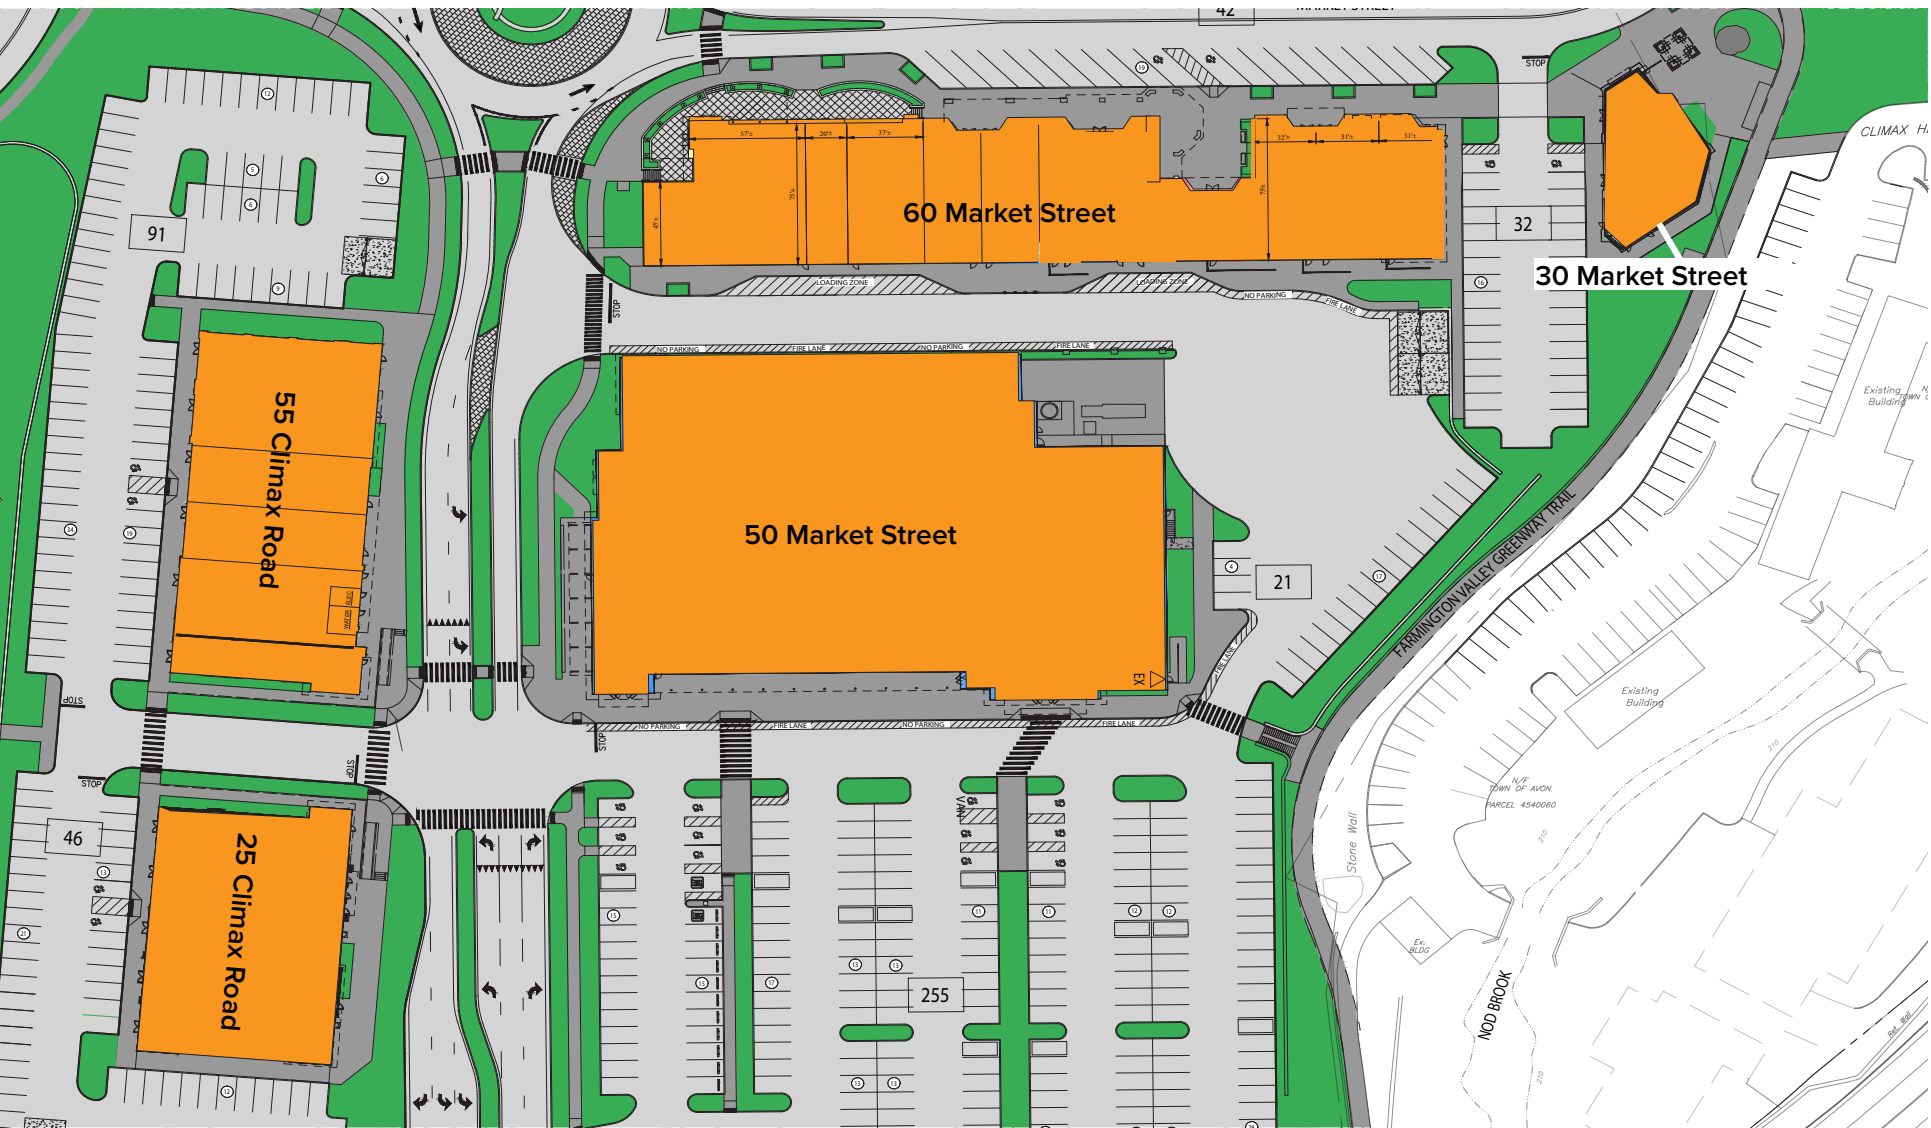

DIRECTORY MAP

DEVELOPING AVON VILLAGE CENTER

25 CLIMAX ROAD

The Good Feet Store	Suite 100
Vitality Bowls	Suite 110
Poke Bros	Suite 112
The Whale Tea	Suite 115

30 MARKET STREET

Barre 3	Suite 110
---------	-----------

50 MARKET STREET

Whole Foods

55 CLIMAX ROAD

Liquor Ox	Suite 115
Ivy Rehab	Suite 120
AT&T	Suite 125

60 MARKET STREET

Milan Laser Hair Removal	Suite 120
Be Balanced	Suite 122
WAGS	Suite 125
Romeo Athletics	Suite 135
Level Up 24/7 Gym	Suite 140

HISTORIC AVON TOWN CENTER

ENSIGN DRIVE

- 5**
Whit Interiors
- 15**
Straight 2 The Core
- 19**
Avon Center Dentistry Suite A
Hudson Insurance Group Suite B
- 31**
Hartford Orthopedic Surgeons Suite A
Select Physical Therapy Suite B

CANAL COURT

- 8**
Victory Pictures Suite A
Ritcher & Cegan Suite B
- 11**
Creative Image

WATERSIDE COURT

- 7**
The Kerri-Lee Mayland Company
- 12**
Ellen Palmer Wellness
- 21**
Klim Design

WEST MAIN STREET